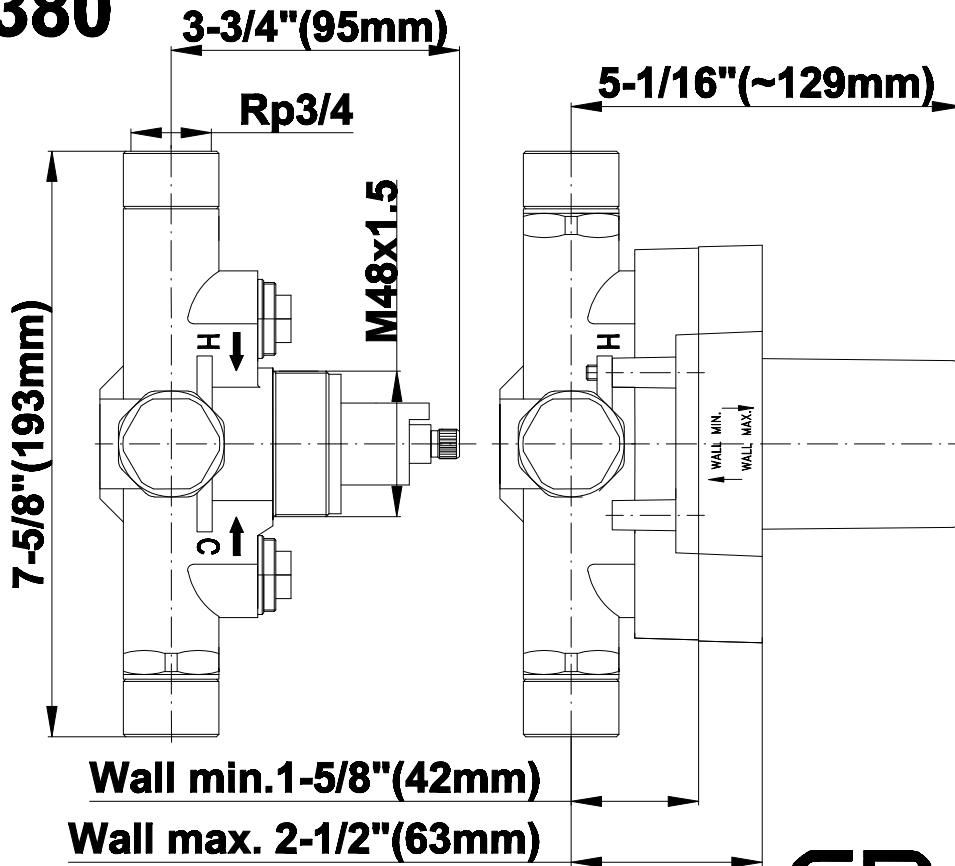

440.2194380 (tech)

2194380

Rough

GRAFF[®]
CUTTING EDGE DESIGN