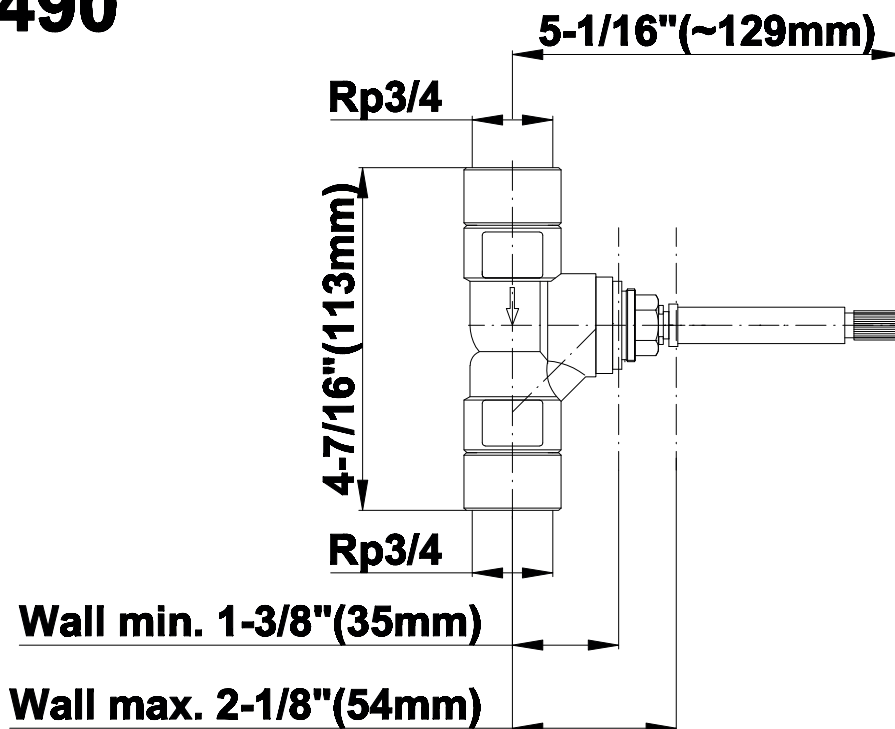

440.2195490 (tech)

2195490

Rough

GRAFF[®]
CUTTING EDGE DESIGN