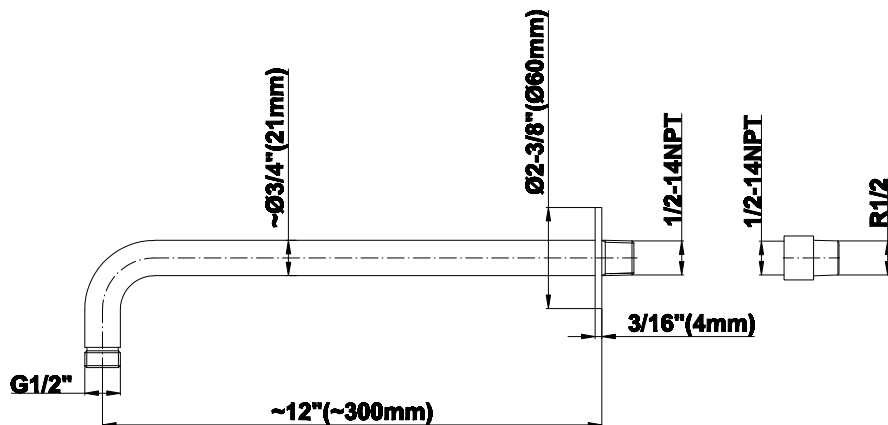

440.2196450 (tech)

2196.45

GRAFF[®]
CUTTING EDGE DESIGN