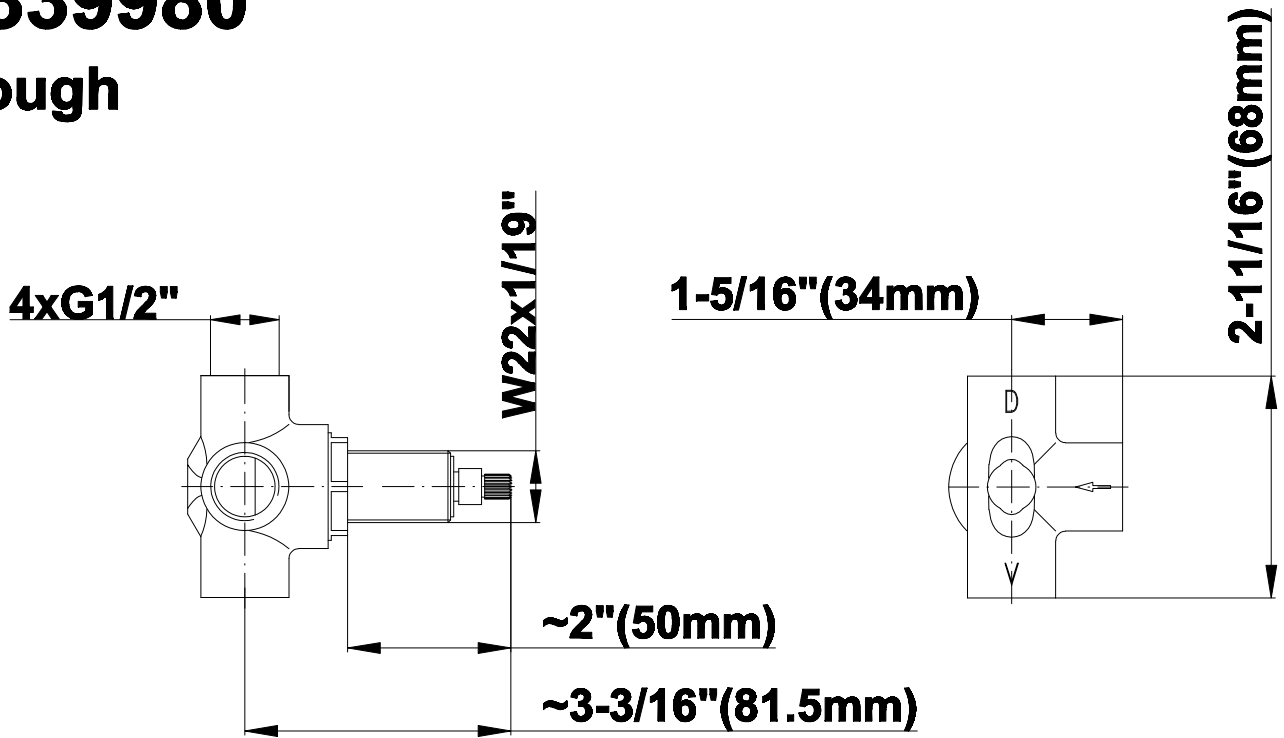

440.2339980 (tech)

2339980

Rough

GRAFF[®]
CUTTING EDGE DESIGN