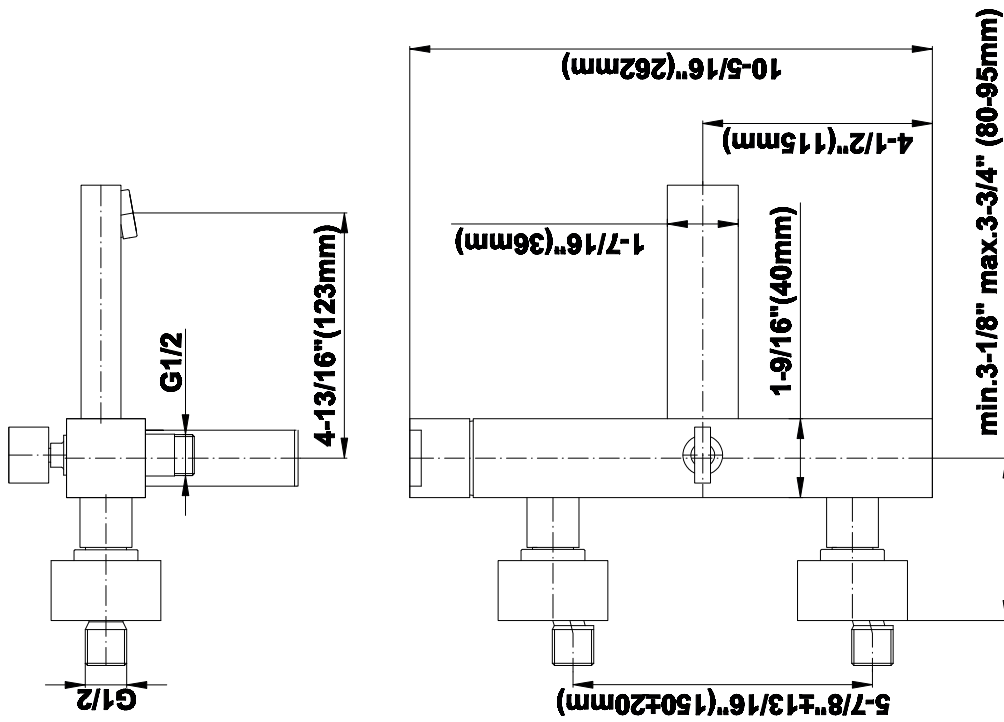

440.2352000 (tech)

2352.00
Qubic Series

GRAFF
CUTTING EDGE DESIGN