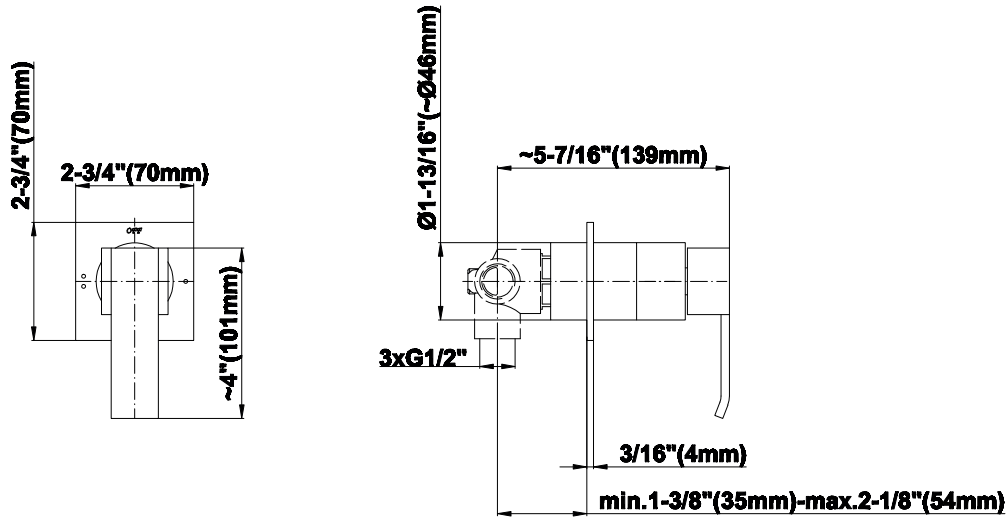

440.2361000 (tech)

2361.00

GRAFF[®]
CUTTING EDGE DESIGN