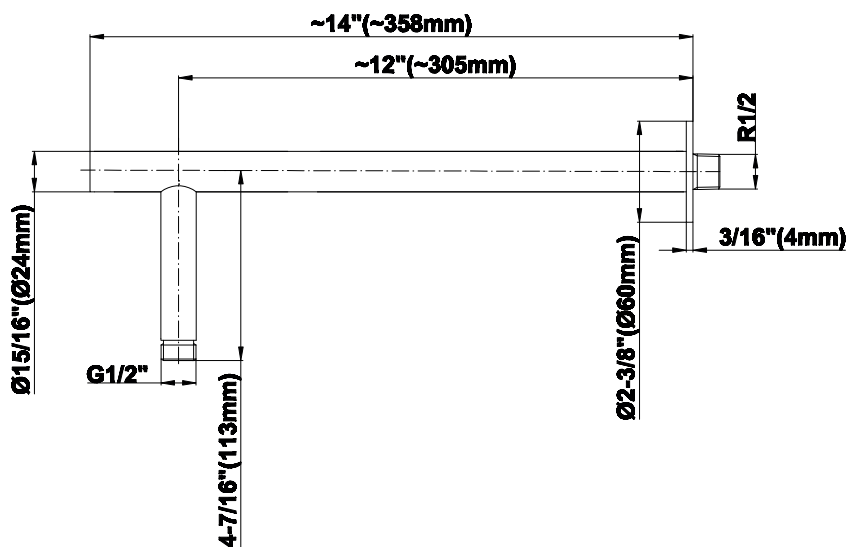

440.2381200 (tech)

2381.20

GRAFF[®]
CUTTING EDGE DESIGN