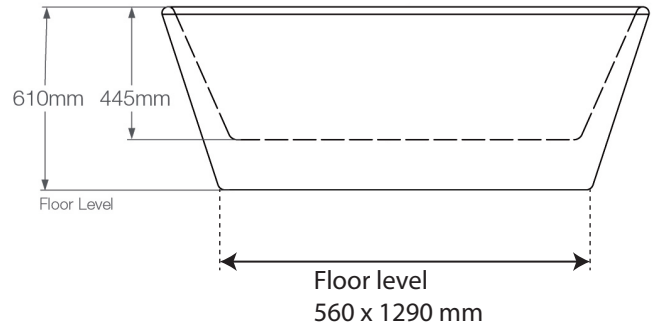

Tenby (tech)

General Specification

Litres to overflow: 180 litres

Weight: 48kg

Weight (with water): 228kg

Tap Holes: No tap holes, suitable for freestanding or wall mounted taps