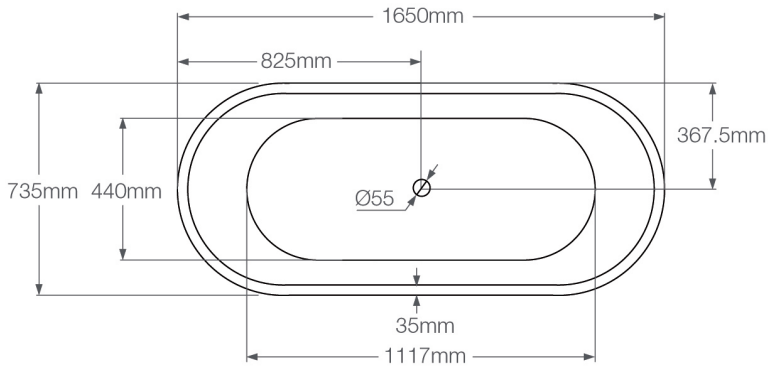

Tenby (tech)

General Specification

Litres to overflow: 180 litres

Weight: 48kg

Weight (with water): 228kg

Tap Holes: No tap holes, suitable for freestanding or wall mounted taps